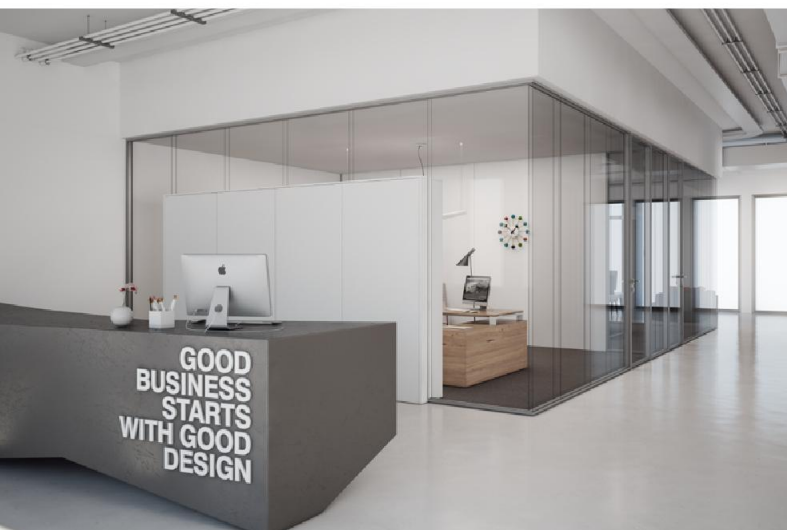

CONNECT, a better working place

CONNECT, um melhor espaço de trabalho

CONNECT, play with space

CONNECT, jogar com o espaço