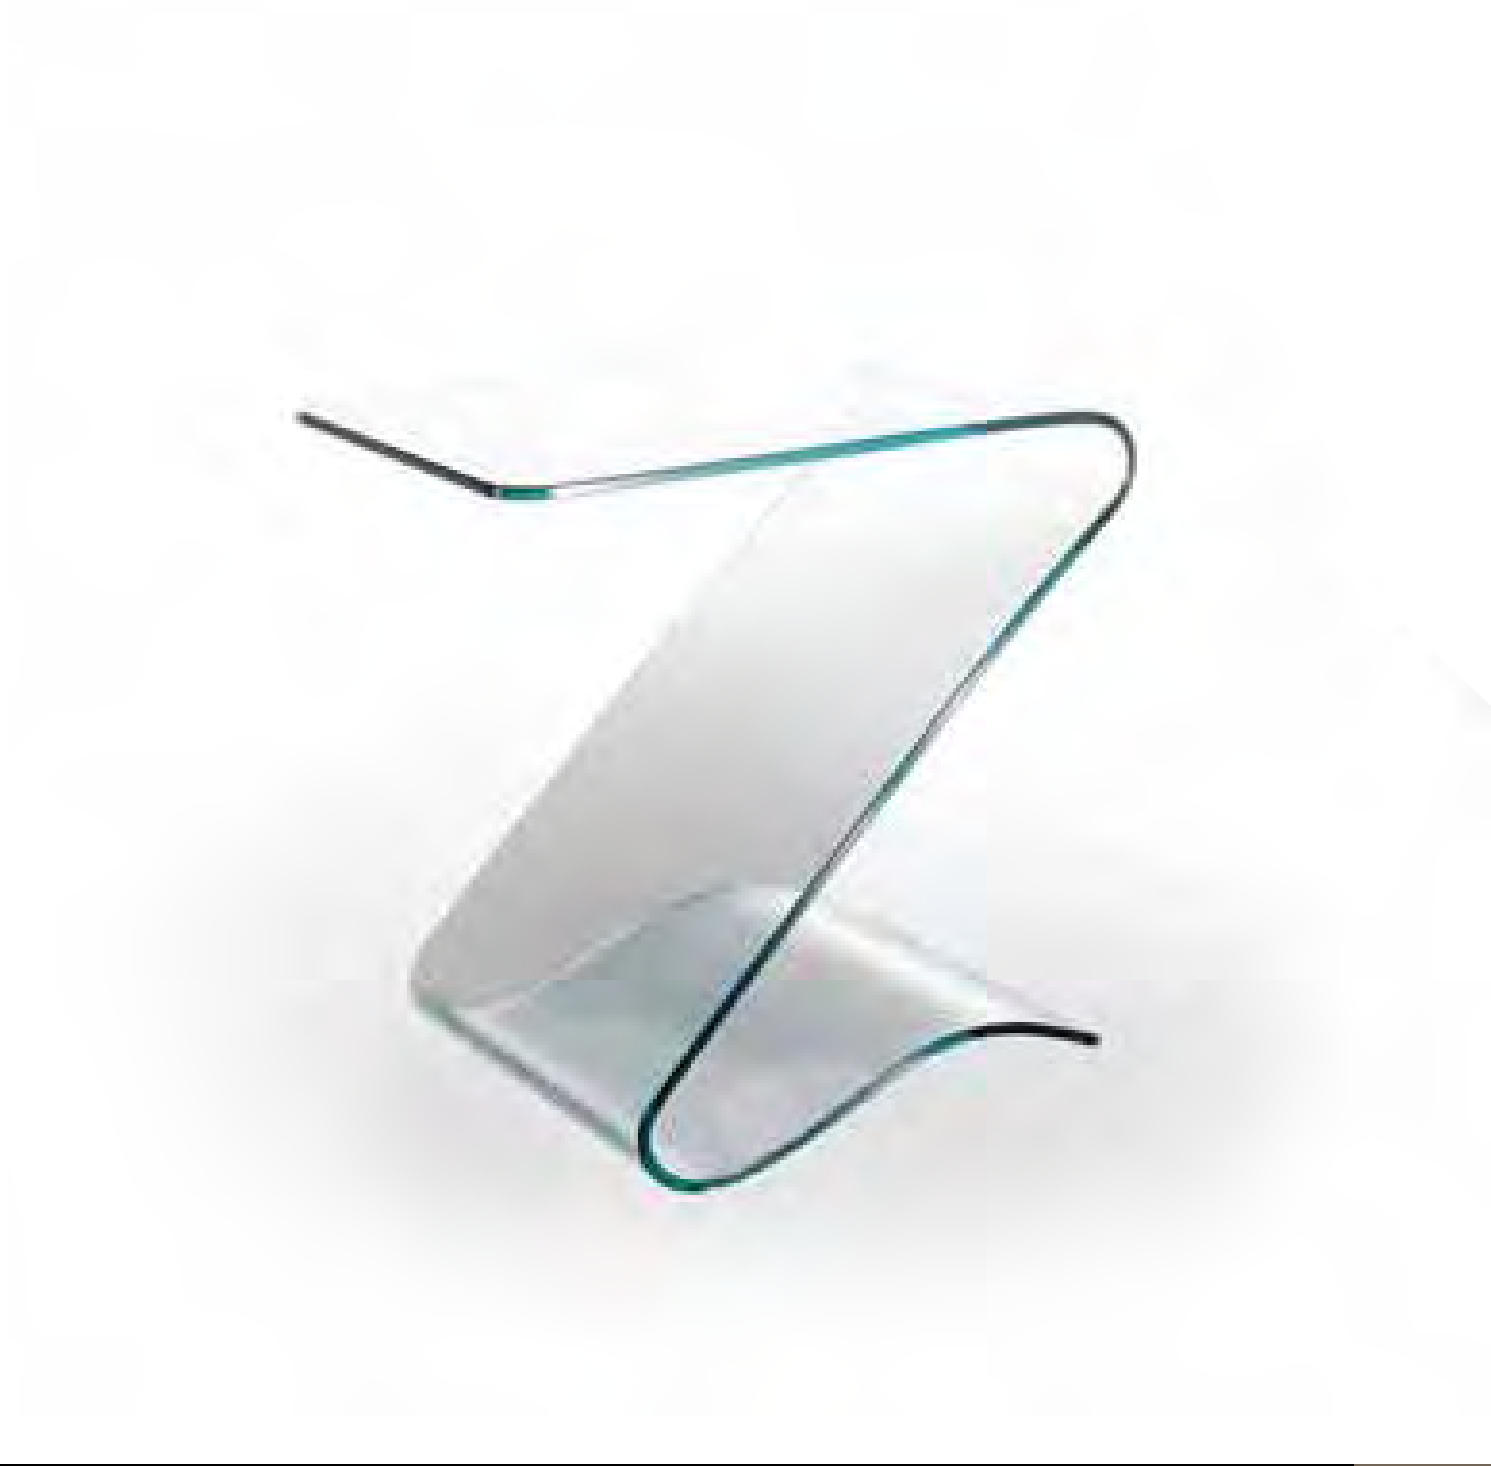

Colore personalizzabile.
Possible colours on request.

Zeta

Art. Zeta - cm. H 51 - L/W 40 - P/D 44 - Sp. 10 mm

Tavolo in vero curvato, trasparente, nero, bianco.
Table bent glass, transparent, black, white finishing.