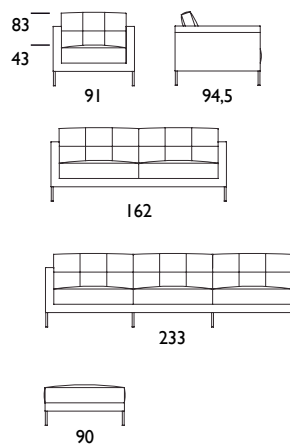

Nirvana

1. Art. Nirvana
   Poltrona / *Armchair* - cm. H 83 - L/W 91 - P/D 94,5 - H/S 43
   Divano 2P / *Sofa 2S* - cm. H 83 - L/W 162 - P/D 94,5 - H/S 43
   Divano 3P / *Sofa 3S* - cm. H 83 - L/W 233 - P/D 94,5 - H/S 43
   Pouf - cm. H 43 - L/W 90 - P/D 90

Struttura in legno rivestita in pelle. Cuscini in piuma.
Wooden frame covered in leather. Down pillows.