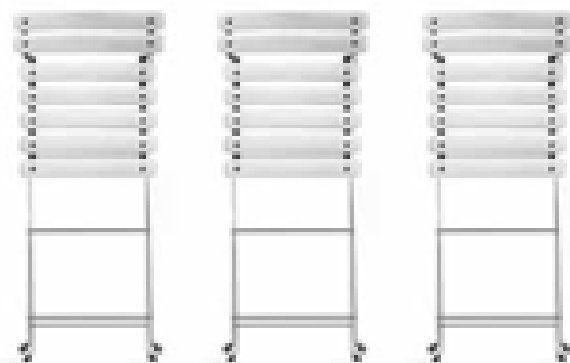

RT
LEATHER

240